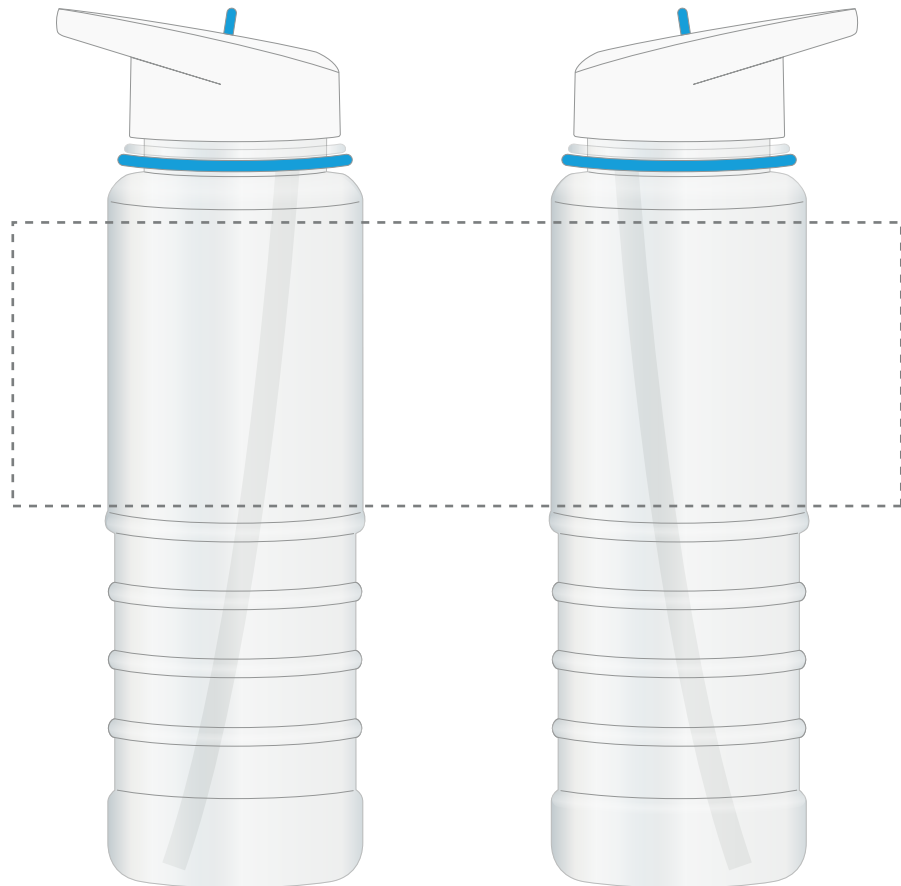

Your Ref:  
Our Ref:

Quantity:  
Version: 1

Product Code: MG9606  
Product Colour: CYAN

**PRINTING CONCERNS:**

We stock this item in the following colours

**PANTONE REFERENCE(S)**

 Full colour printing

ARTWORK SCALE 50%

LOGOS WILL BE DIRECTLY OPPOSITE  
LOGOS WILL NOT BE DIRECTLY OPPOSITE

Product Image for visualisation  
- colours may vary

The dashed line is to demonstrate print area and will not appear on your printed item